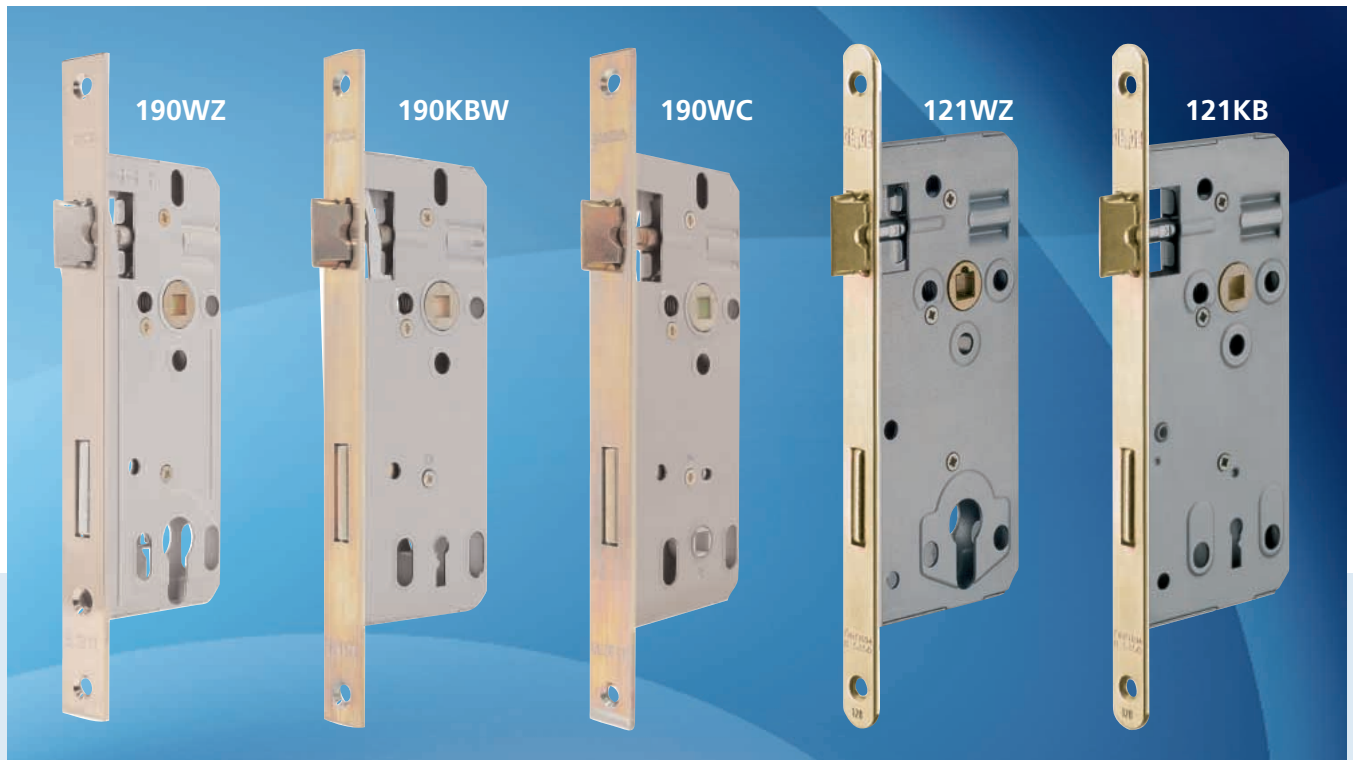

ELZETT Tirol zár család / *Tirol mortise lock family*

ELZETT Másodzárak / *Secondary locks*