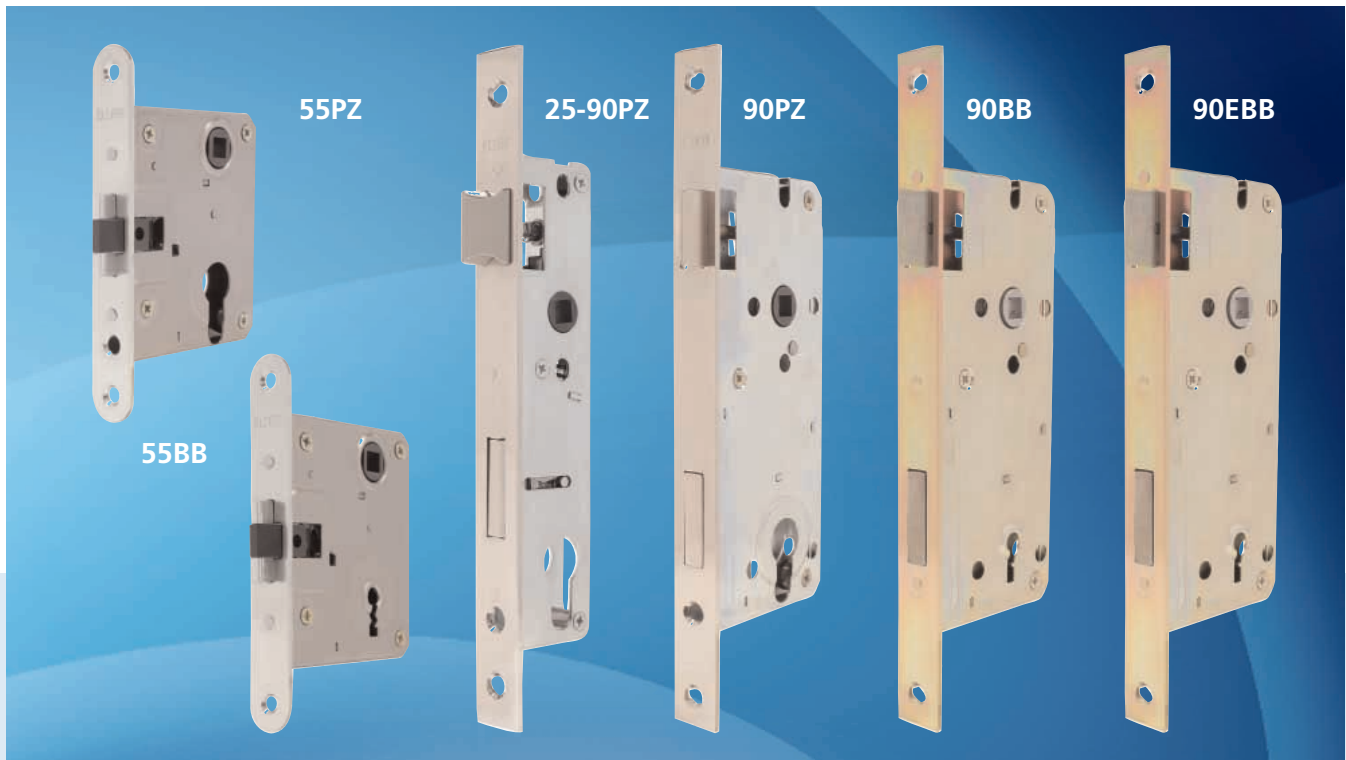

ELZETT Róna zár család / *Rona mortise lock family*